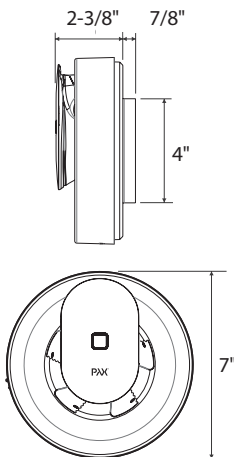

We've taken an uncompromising approach to materials, the environment, and quality. Pax delivers full of state-of-the-art control technology.

The Pax Norte also offers minimum energy consumption and it is very easy to clean.

A fan with unexpected possibilities.

The integrated 12 volt input makes it possible to use the fan in boats, motorhomes, and more, without draining the batteries.

Pax Norte may be one of the most versatile fans ever produced. And, as with all Pax products, every single fan has undergone stringent quality and safety tests. This is why you get a **5-year warranty** on your Pax Norte.

Electrical Connection 12 VDC or 120 VAC

The Pax app offers even more functions.

Requirements for app functions:

Apple devices with IOS 7 or devices with Android OS 4.3 with support for Bluetooth 4.

5 Preset Profiles can be selected via the app:

1. Norte Auto
  (Continuous basic ventilation)
2. Norte humidity-controlled
  (Can be combined with backdraft damper)
3. Norte switch-operated, with run-on time
  (Can be combined with backdraft damper)
4. Norte switch-operated on/off
  (Can be combined with backdraft damper)
5. Norte heat distributor

Adjustments/settings via app:

- Flow adjustments
- Calendar function
- Forced ventilation
- Run-on time
- Start delay
- Luminous sensitivity
- Moisture sensitivity

Unpack and install, turn on, ready to use!

- RH%
- Light
- Timer
- Speed 1, 2, 3
- Bluetooth
- Heat transfer

Functions
Fully automatic. Three speed modes and a boost mode:

- Low speed (basic flow/basic ventilation).
- Medium speed (run-on via light sensor).
- High speed (activated via humidity sensor or started manually via switch).
- Boost mode, programmed or activated via app

Location
Installed with own separate duct 4-6 inches.

Multi-pole switch: Integrated for 100-240 V AC wiring.

Typical Applications:

- Bathroom Exhaust
- Mobile Home Ventilation
- Garage Ventilation
- Boats and Motorhomes
- Air Transfer Between Rooms

For more information, contact your Aldes sales advisor, visit aldes-na.com, call 1.800.255.7749, or find us on