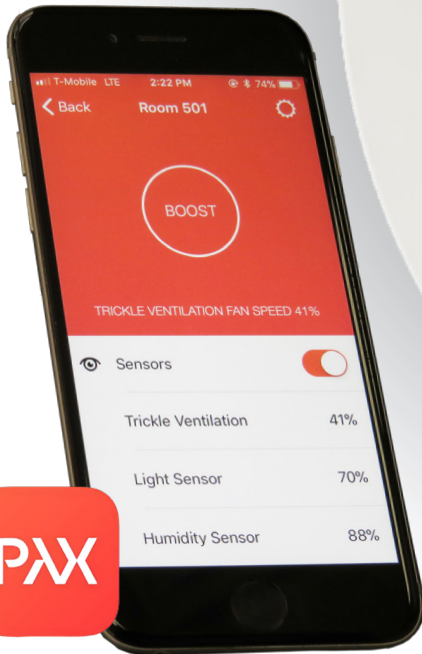

PAX®

Pax Norte®

Fully Automatic Smart Fan.
Download the app for more
functions and settings.

2016 design award

2017 Editors' Choice

GREEN BUILDER
HOT50
PRODUCTS

Download on the
App Store

ANDROID APP ON
Google Play

Default setting; continuous operation, or select profile through Pax app.