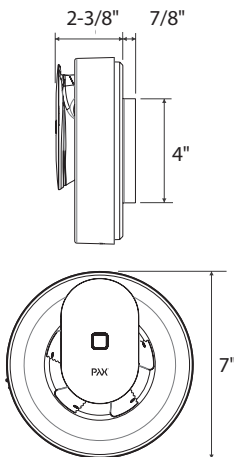

We've taken an uncompromising approach to materials, the environment, and quality. Pax delivers full of state-of-the-art control technology.

The Pax Norte also offers minimum energy consumption and it is very easy to clean.

A fan with unexpected possibilities.

The integrated 12 volt input makes it possible to use the fan in boats, motorhomes, and more, without draining the batteries.

Pax Norte may be one of the most versatile fans ever produced. And, as with all Pax products, every single fan has undergone stringent quality and safety tests. This is why you get a **5-year warranty** on your Pax Norte.

Electrical Connection

12 VDC or 120 VAC

The Pax app offers even more functions.

Requirements for app functions:

Apple devices with IOS 7 or devices with Android OS 4.3 with support for Bluetooth 4.

5 Preset Profiles can be selected via the app:

1. Norte Auto
  (Continuous basic ventilation)
2. Norte humidity-controlled
  (Can be combined with backdraft damper)
3. Norte switch-operated, with run-on time
  (Can be combined with backdraft damper)
4. Norte switch-operated on/off
  (Can be combined with backdraft damper)
5. Norte heat distributor

Adjustments/settings via app:

- Flow adjustments
- Calendar function
- Forced ventilation
- Run-on time
- Start delay
- Luminous sensitivity
- Moisture sensitivity

Unpack and install, turn on, ready to use!

Functions
Fully automatic. Three speed modes and a boost mode:

- Low speed (basic flow/basic ventilation).
- Medium speed (run-on via light sensor).
- High speed (activated via humidity sensor or started manually via switch).
- Boost mode, programmed or activated via app

Location
Installed with own separate duct 4-6 inches.

Multi-pole switch: Integrated for 100-240 V AC wiring.

Typical Applications:

- Bathroom Exhaust
- Mobile Home Ventilation
- Garage Ventilation
- Boats and Motorhomes
- Air Transfer Between Rooms